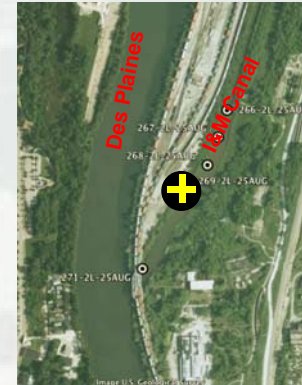

Asian Carp Migration

Threat moving along our Left Flank

Positive silver carp detection at the base of Lemont Road in Des Plaines

-  - Positive eDNA of silver carp in CSSC
-  - Positive eDNA of silver carp in Des Plaines River
-  - Positive eDNA detection of bighead & silver carp in Illinois & Michigan Canal

Threat moving along our Right Flank

Confluence of I&M Canal from Des Plaines River