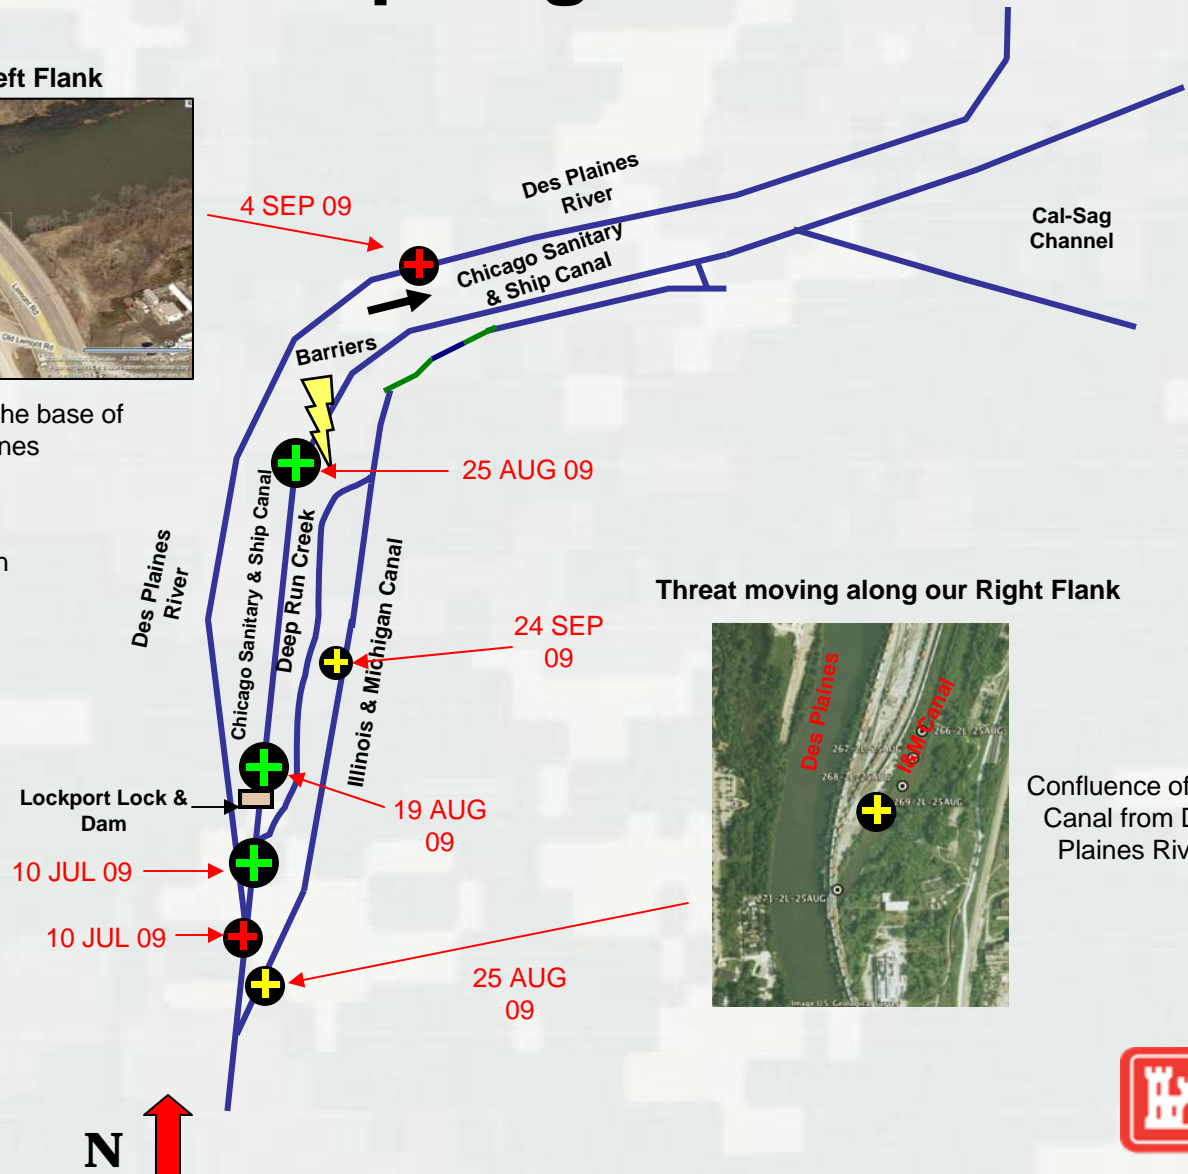

Asian Carp Migration

Threat moving along our Left Flank

Positive silver carp detection at the base of Lemont Road in Des Plaines

-  - Positive eDNA of silver carp in CSSC
-  - Positive eDNA of silver carp in Des Plaines River
-  - Positive eDNA detection of bighead & silver carp in Illinois & Michigan Canal

Threat moving along our Right Flank

Confluence of I&M Canal from Des Plaines River