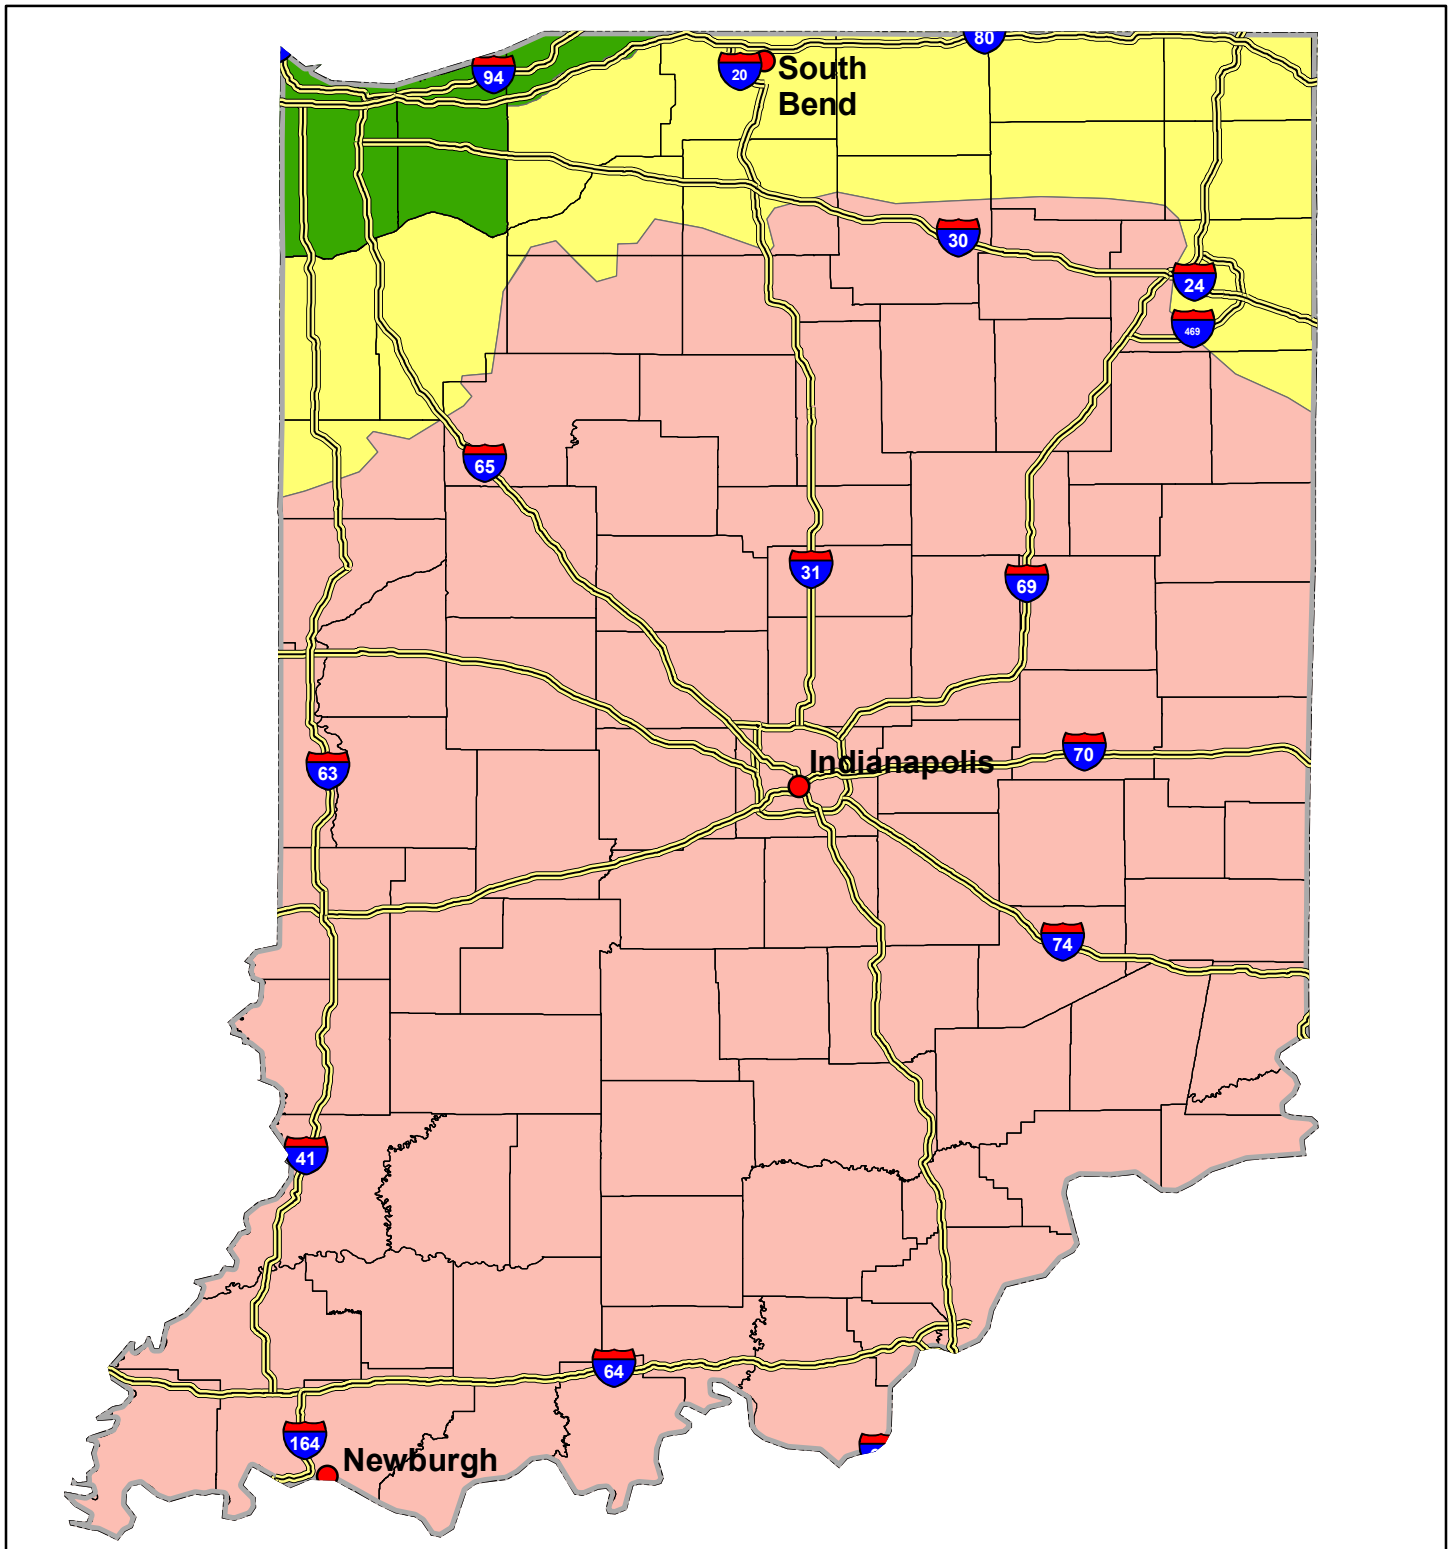

USACE Districts in Indiana

U.S. Army Corps of Engineers
Chicago District

Legend

- Chicago
- Detroit
- Louisville
- Field Office Locations
- Interstates
- State Bnd
- Counties